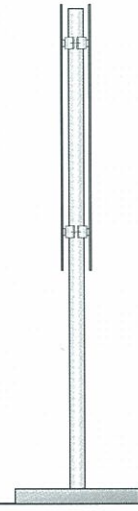

# Nonoichi Town Community Bus

## Graphic Plan

s=1/30

front

left

rear

right