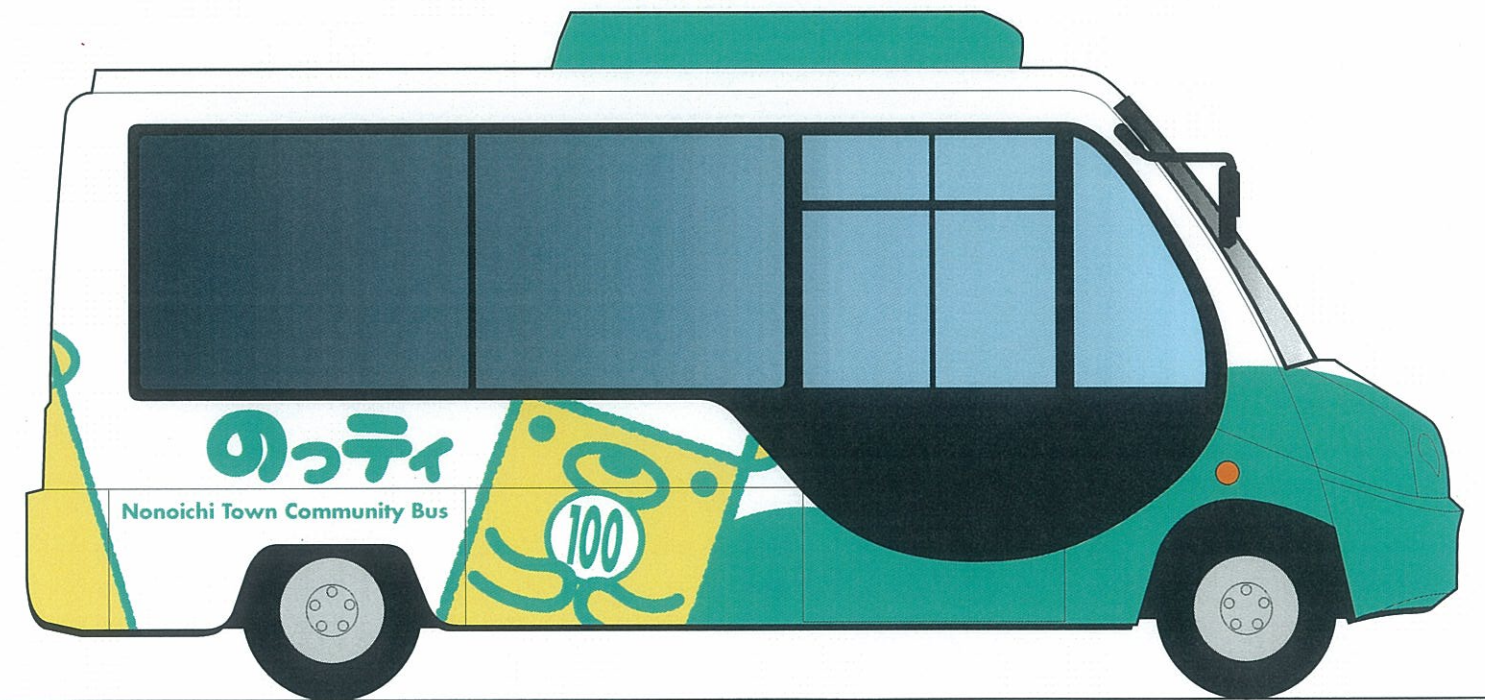

# Nonoichi Town Community Bus

## Graphic Plan

s=1/30

front

left

rear

right