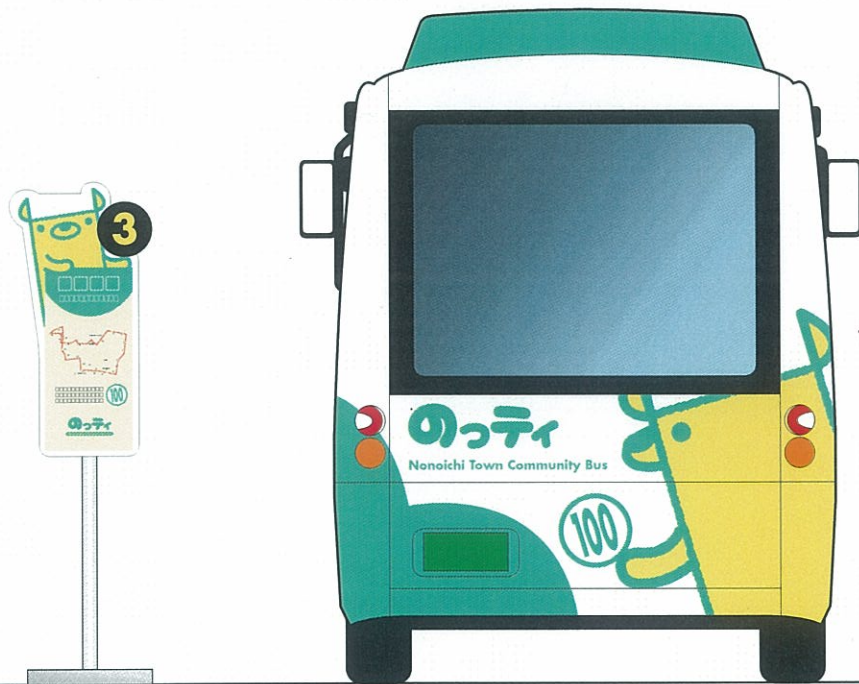

# Nonoichi Town Community Bus

## Graphic Plan

s=1/30

front

left

rear

right