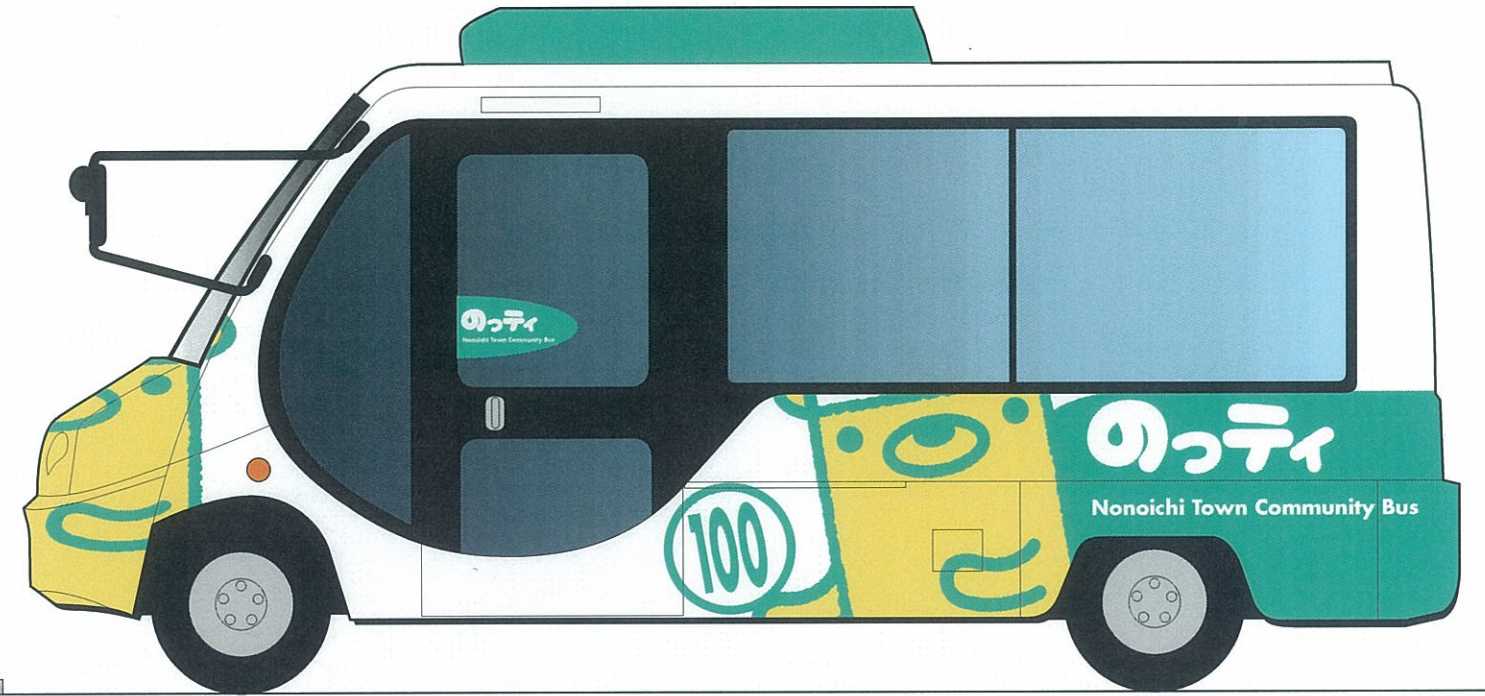

# Nonoichi Town Community Bus

## Graphic Plan

s=1/30

front

left

rear

right